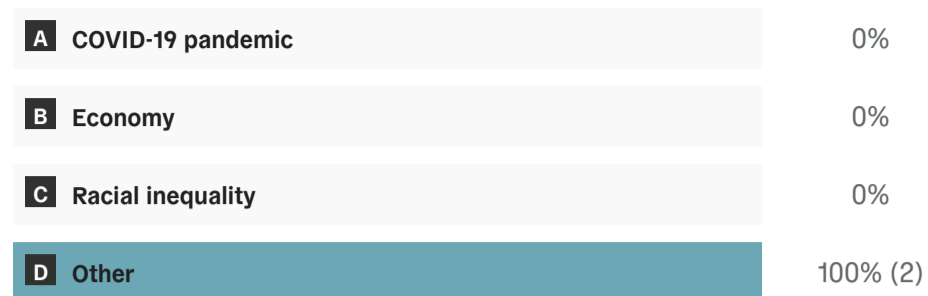

Overview

Breakdowns

Gender

Responses broken down by the gender of the respondent. Currently, most public data only supports male, female, and unknown.

Female

Male

unknown

Age Range

Responses broken down by age of the respondent. Respondents for whom age are unknown are not included in these breakdowns.

18-29

30-39

40-49

50-59

60-69

70-79

80-89