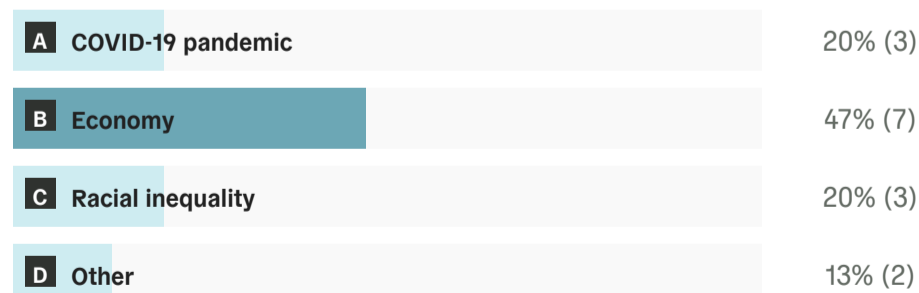

Overview

Breakdowns

Gender

Responses broken down by the gender of the respondent. Currently, most public data only supports male, female, and unknown.

Female

Male

unknown

Age Range

Responses broken down by age of the respondent. Respondents for whom age are unknown are not included in these breakdowns.

18-29

30-39

40-49

50-59

60-69

70-79

80-89