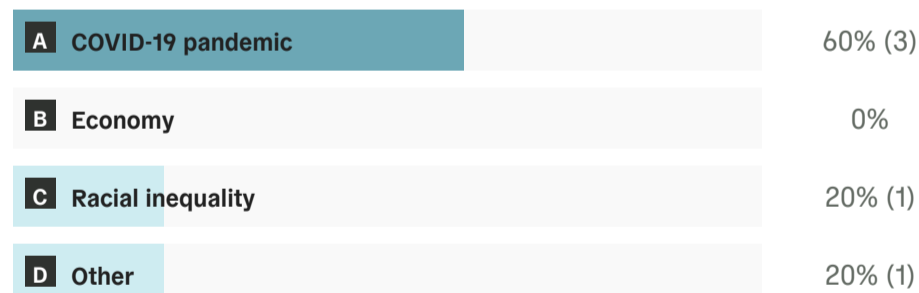

Overview

Breakdowns

Gender

Responses broken down by the gender of the respondent. Currently, most public data only supports male, female, and unknown.

Female

Male

unknown

Age Range

Responses broken down by age of the respondent. Respondents for whom age are unknown are not included in these breakdowns.

18-29

30-39

40-49

50-59

60-69

70-79

80-89