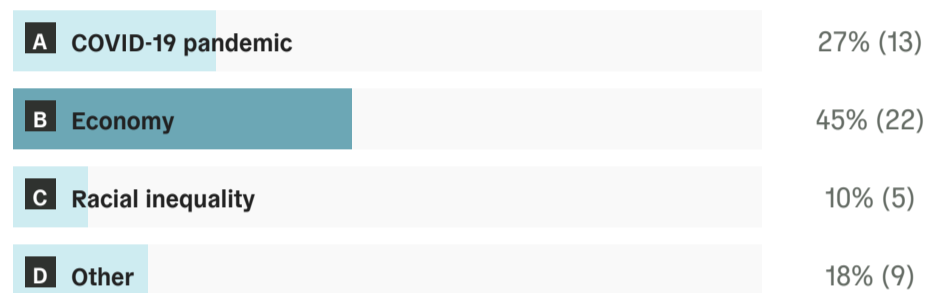

Overview

Breakdowns

Gender

Responses broken down by the gender of the respondent. Currently, most public data only supports male, female, and unknown.

Female

Male

unknown

Age Range

Responses broken down by age of the respondent. Respondents for whom age are unknown are not included in these breakdowns.

18-29

30-39

40-49

50-59

60-69

70-79

80-89