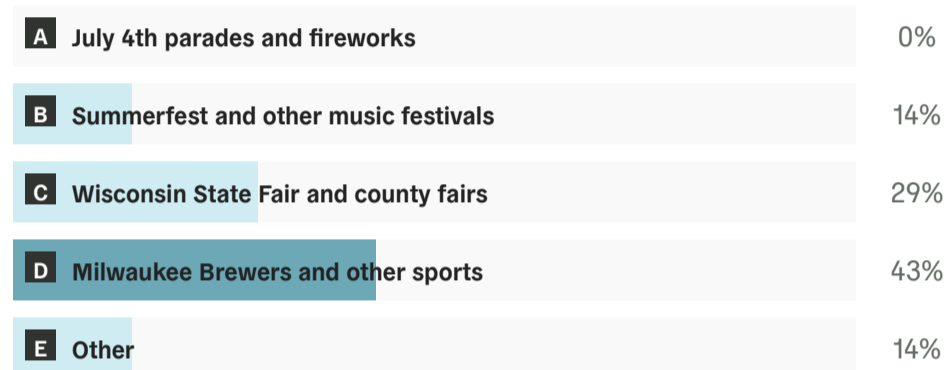

Which summer events will you most miss attending in 2020?

Overview

Breakdowns

Age Range

Responses broken down by age of the respondent. Respondents for whom age are unknown are not included in these breakdowns.

30-39

40-49

50-59

60-69

70-79

80-89

unknown

Gender

Responses broken down by the gender of the respondent. Currently, most public data only supports male, female, and unknown.