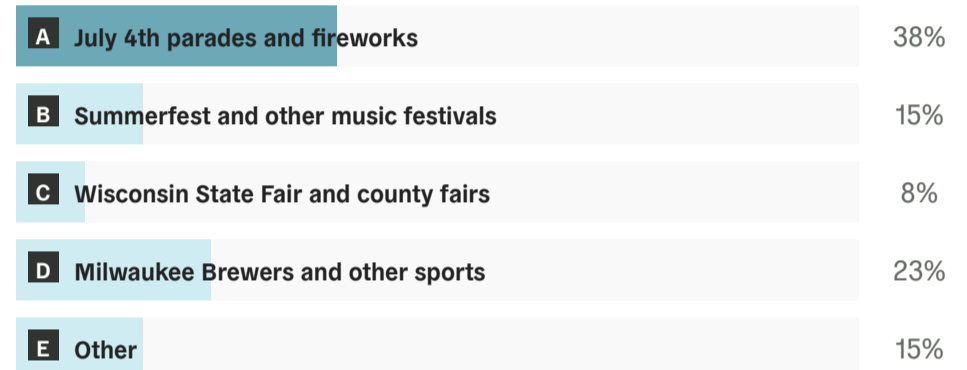

June 2020 polls - Summer activities

Poll Set Results
FINAL

07/08/2020

Which summer events will you most miss attending in 2020?

Which summer events will you most miss attending in 2020?

Overview

Breakdowns

Age Range

Responses broken down by age of the respondent. Respondents for whom age are unknown are not included in these breakdowns.

30-39

40-49

50-59

60-69

70-79

80-89

unknown