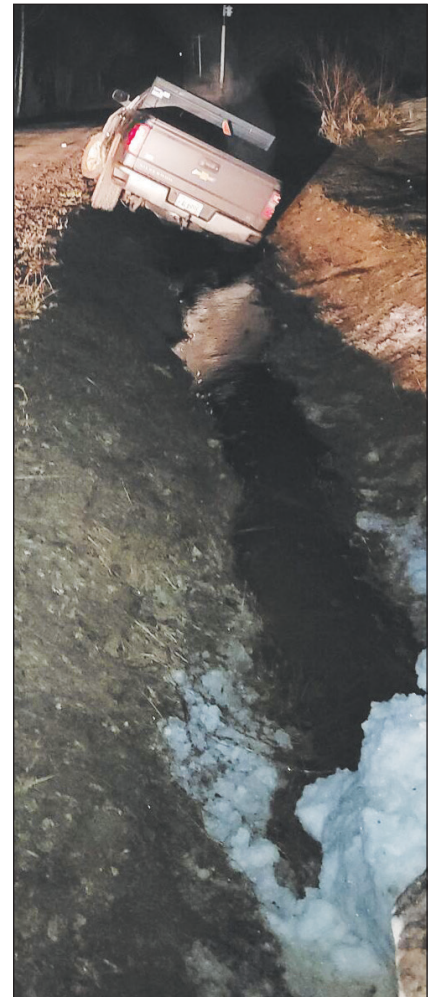

A Bayfield County deputy who arrived at the scene said in a report that Cadotte's pickup truck went off the road, ran over a mailbox, jumped over a driveway and came to a stop in the ditch. The crash was so violent that airbags in the truck were deployed.

Outside the truck, the deputy found a can of White Claw, a seltzer-like alcoholic beverage, the report says. The deputy suspected alcohol was a factor in the crash, but Cadotte never was given sobriety tests, the report says.

While the deputy was at the wreck, a man drove up and identified himself as Carl Cadotte, the father of the driver, Kyle. He said Kyle Cadotte had phoned and asked him to check on the truck.

The deputy then phoned Kyle Cadotte seeking more information, the report said, and Cadotte said he had been distracted by his phone when he crashed.

BAYFIELD COUNTY SHERIFF'S DEPARTMENT PHOTO
A can of White Claw found at the crash site. White Claw is an alcoholic seltzer that contains more alcohol than typical beer but less than wine.

BAYFIELD COUNTY SHERIFF'S DEPARTMENT PHOTO
RIGHT: Ashland County Jail Administrator Kyle Cadotte's truck at the scene of a 3 a.m. crash in Bayfield County. Though a deputy found a can of alcohol at the scene and listed alcohol as a suspected contributing factor in the crash, Cadotte never was tested for alcohol use because he left the scene and refused to return.